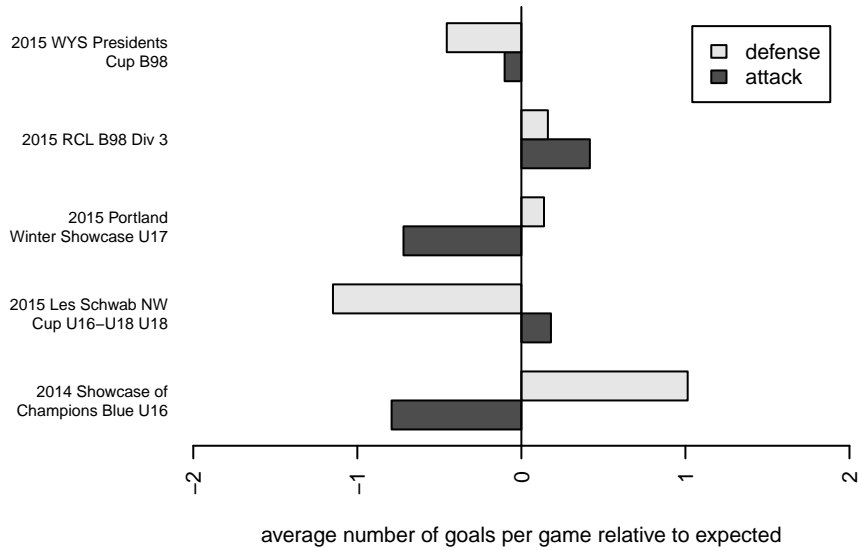

SSC Shadow A B98

Spokane SC Shadow
 Spokane, WA
 B98 total strength=1620
 attack=20.02 defense=14.64
 fall league = RCL B98 Div 3
 notes= Brown 2015

alt names used:
 SSC SHADOW B98-A
 SSC Shadow B98-A
 SSC Shadow B98

Venues played:
 2014 Showcase of Champions Blue U16
 2015 Les Schwab NW Cup U16-U18 U18
 2015 RCL B98 Div 3
 2015 WYS Presidents Cup B98
 2015 Portland Winter Showcase U17

SSC Shadow A B98
 Dots are actual minus expected GF (blue circles) and GA (red triangles).
 Blue line is smoothed change in attack strength. Red is smoothed change in defense strength.

**attack and defense variance (black dot)
relative to other teams
and top 10 in region**

**attack and defense rating
relative to others at age
and all opponents in last 13 months**

Performance relative to 13 month average