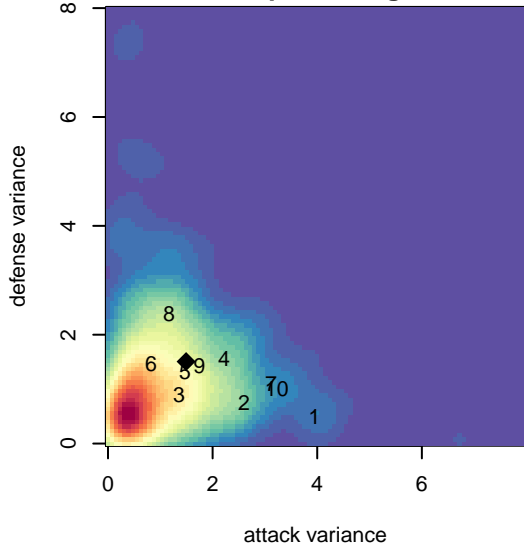

SSC Shadow A B98

Spokane SC Shadow
 Spokane, WA
 B98 total strength=1620
 attack=20.02 defense=14.64
 fall league = RCL B98 Div 3
 notes= Brown 2015

alt names used:
 SSC SHADOW B98-A
 SSC Shadow B98-A
 SSC Shadow B98

Venues played:
 2014 Showcase of Champions Blue U16
 2015 Les Schwab NW Cup U16-U18 U18
 2015 RCL B98 Div 3
 2015 WYS Presidents Cup B98
 2015 Portland Winter Showcase U17

SSC Shadow A B98
 Dots are actual minus expected GF (blue circles) and GA (red triangles).
 Blue line is smoothed change in attack strength. Red is smoothed change in defense strength.

**attack and defense variance (black dot)
relative to other teams
and top 10 in region**

**attack and defense rating
relative to others at age
and all opponents in last 13 months**

Performance relative to 13 month average