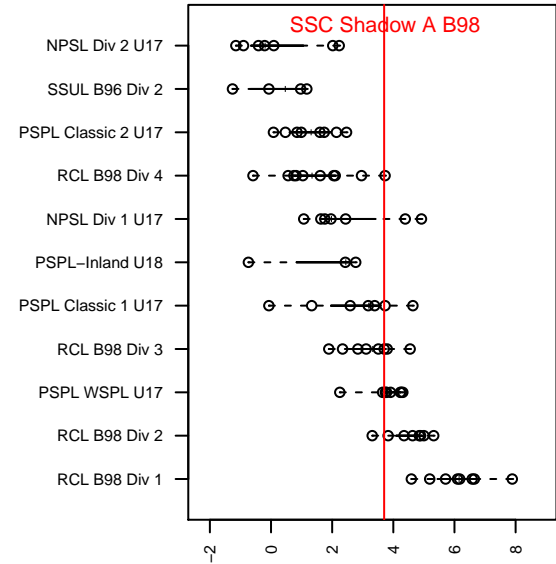

SSC Shadow A B98

Spokane SC Shadow
 Spokane, WA
 B98 total strength=1620
 attack=20.02 defense=14.64
 fall league = RCL B98 Div 3
 notes= Brown 2015

alt names used:
 SSC SHADOW B98-A
 SSC Shadow B98-A
 SSC Shadow B98

Venues played:
 2014 Showcase of Champions Blue U16
 2015 Les Schwab NW Cup U16-U18 U18
 2015 RCL B98 Div 3
 2015 WYS Presidents Cup B98
 2015 Portland Winter Showcase U17

SSC Shadow A B98
 Dots are actual minus expected GF (blue circles) and GA (red triangles).
 Blue line is smoothed change in attack strength. Red is smoothed change in defense strength.

**attack and defense variance (black dot)
relative to other teams
and top 10 in region**

**attack and defense rating
relative to others at age
and all opponents in last 13 months**

Performance relative to 13 month average