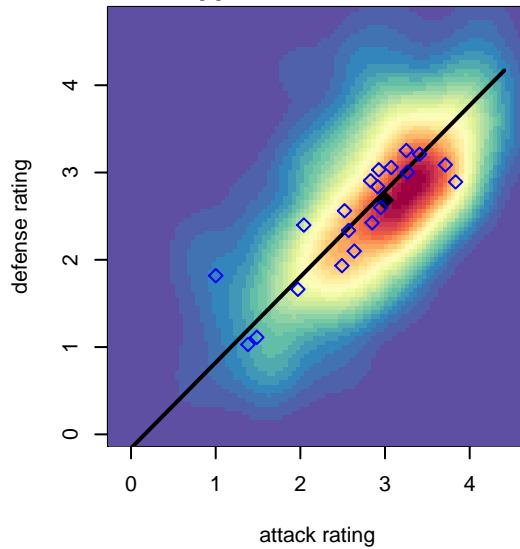

SSC Shadow A B98

Spokane SC Shadow
 Spokane, WA
 B98 total strength=1620
 attack=20.02 defense=14.64
 fall league = RCL B98 Div 3
 notes= Brown 2015

alt names used:
 SSC SHADOW B98-A
 SSC Shadow B98-A
 SSC Shadow B98

Venues played:
 2014 Showcase of Champions Blue U16
 2015 Les Schwab NW Cup U16-U18 U18
 2015 RCL B98 Div 3
 2015 WYS Presidents Cup B98
 2015 Portland Winter Showcase U17

SSC Shadow A B98
 Dots are actual minus expected GF (blue circles) and GA (red triangles).
 Blue line is smoothed change in attack strength. Red is smoothed change in defense strength.

**attack and defense variance (black dot)
relative to other teams
and top 10 in region**

**attack and defense rating
relative to others at age
and all opponents in last 13 months**

Performance relative to 13 month average