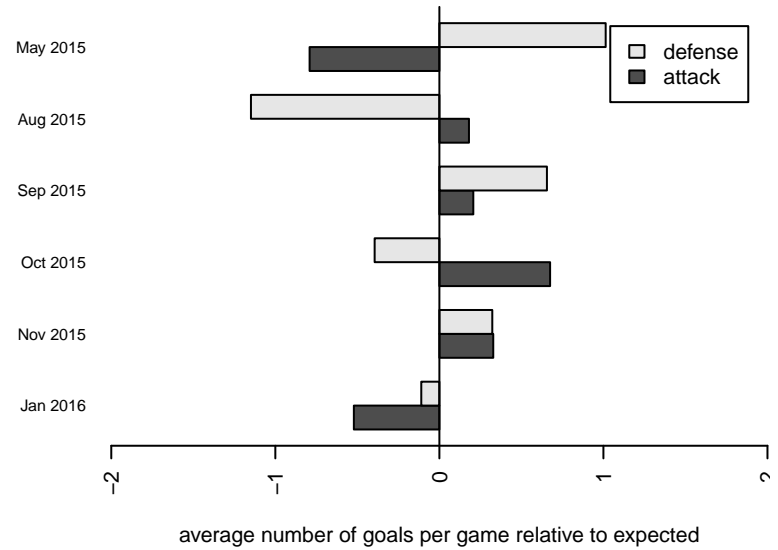

Performance relative to 13 month average