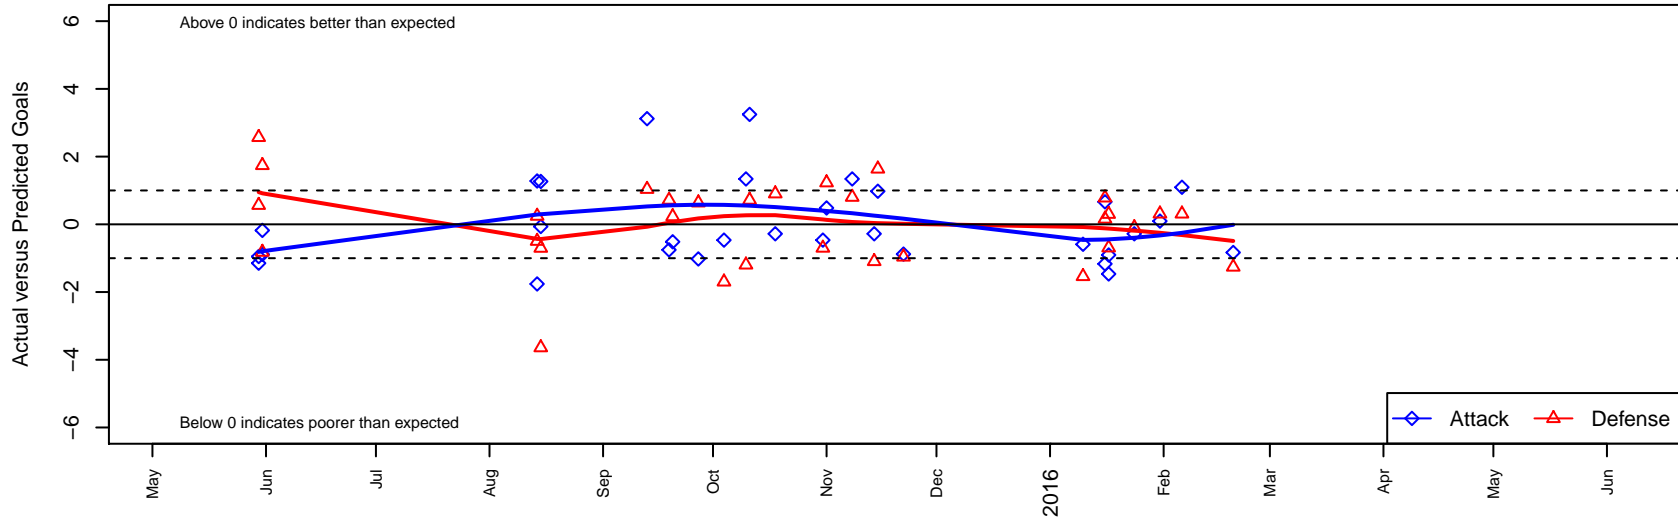

SSC Shadow A B98

Spokane SC Shadow
 Spokane, WA
 B98 total strength=1620
 attack=20.02 defense=14.64
 fall league = RCL B98 Div 3
 notes= Brown 2015

alt names used:
 SSC SHADOW B98-A
 SSC Shadow B98-A
 SSC Shadow B98

Venues played:
 2014 Showcase of Champions Blue U16
 2015 Les Schwab NW Cup U16-U18 U18
 2015 RCL B98 Div 3
 2015 WYS Presidents Cup B98
 2015 Portland Winter Showcase U17

SSC Shadow A B98
 Dots are actual minus expected GF (blue circles) and GA (red triangles).
 Blue line is smoothed change in attack strength. Red is smoothed change in defense strength.

**attack and defense variance (black dot)
relative to other teams
and top 10 in region**

**attack and defense rating
relative to others at age
and all opponents in last 13 months**

Performance relative to 13 month average